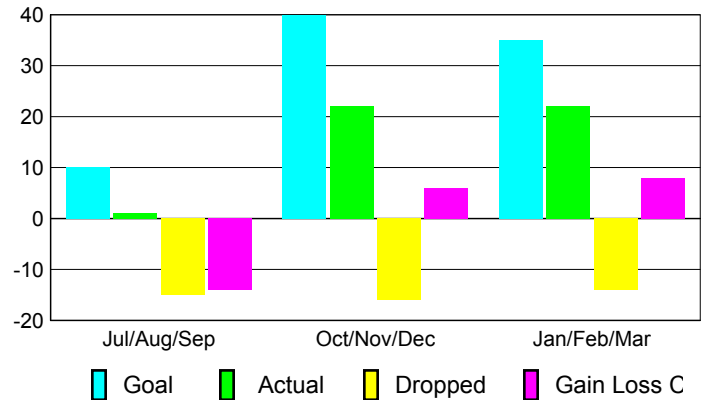

Membership Results 2008-2009

Goal, New, Dropped, Gain/Loss