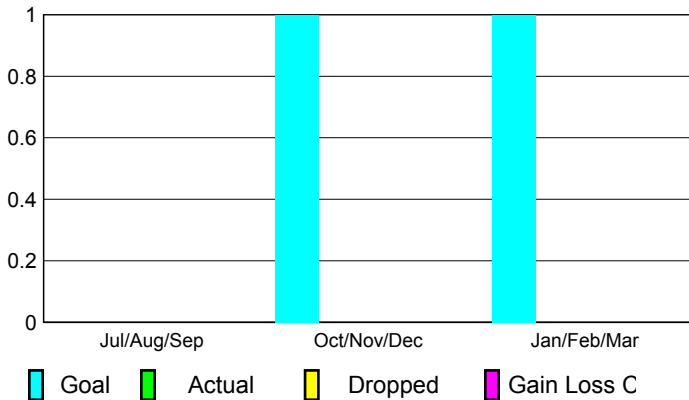

2008-2009 GMT Quarterly Report for District (or Undistricted) **District 109 B**

GMT: **JON BJARNI THORSTEINSSO**

Location: **ICELAND**

GMT CA: **4**

CLUBS

Club Results 2008-2009

Clubs 2007-2008

Month	New Club	Actual New	Actual Dropped	Gain/Loss of	Gain/Loss of
	Goal	New Clubs	Dropped Clubs	Clubs	Clubs
Jul/Aug/Sep	0	0	0	0	0
Oct/Nov/Dec	1	0	0	0	0
Jan/Feb/Mar	1	0	0	0	1
Totals	2	0	0	0	1

Club Results 2008-2009

Goal, New, Dropped, Gain/Loss

Comparison of Club Gain/Loss

Current Year Compared to the Previous Year

YTD Status Quo Clubs 2008-2009

Status Quo Clubs Compared to Status Quo Members

MEMBERSHIP