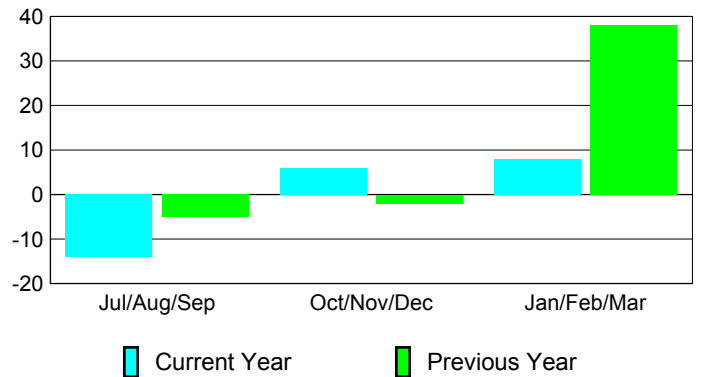

Membership Results 2008-2009

Membership 2007-2008

Month	Net Memb	Actual New	Actual Dropped	Gain/Loss of	Gain/Loss of
	Goal	New Memb	Dropped Memb	Memb	Memb
Jul/Aug/Sep	10	1	-15	-14	-5
Oct/Nov/Dec	40	22	-16	6	-2
Jan/Feb/Mar	35	22	-14	8	38
Totals	85	45	-45	0	31

Membership Results 2008-2009

Goal, New, Dropped, Gain/Loss

Comparison of Membership Gain/Loss

Current Year Compared to the Previous Year

Gender Comparison 2008-2009